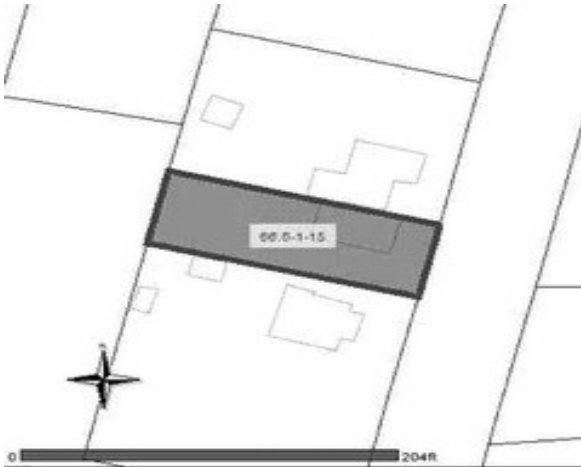

Description:

Total rehab required on this house. Needs some TLC, after completion it would make a great ski house with a great location!!!

Information provided deemed accurate but not guaranteed.